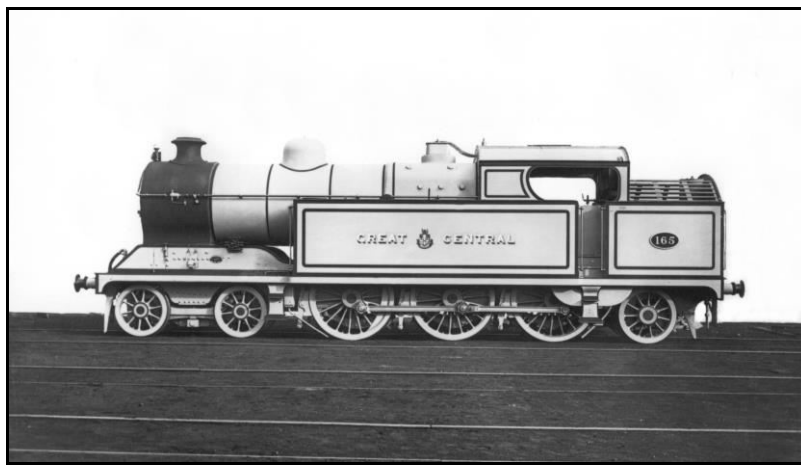

**October
2017**

GCR class 9N 4-6-2T no.165 at Gorton

**www.
gcrsociety.co.uk**

1	Sunday			
2	Monday			
3	Tuesday			
4	Wednesday			
5	Thursday			
6	Friday			
7	Saturday			
8	Sunday			
9	Monday			
10	Tuesday			
11	Wednesday			
12	Thursday			
13	Friday			
14	Saturday			
15	Sunday			
16	Monday			
17	Tuesday			
18	Wednesday			
19	Thursday			
20	Friday			
21	Saturday			
22	Sunday			
23	Monday			
24	Tuesday			
25	Wednesday			
26	Thursday			
27	Friday			
28	Saturday			
29	Sunday			
30	Monday			
31	Tuesday