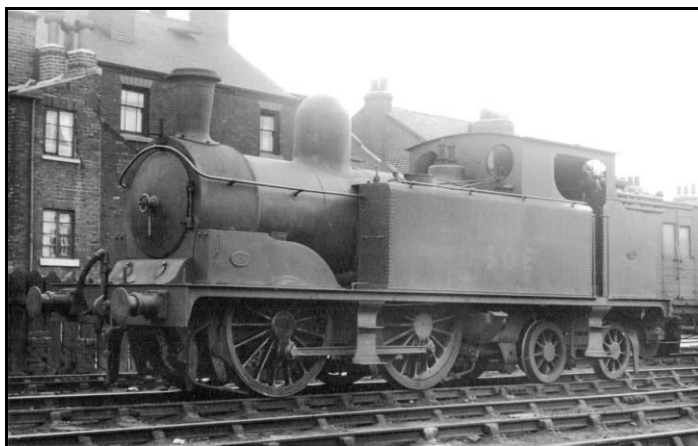

**April
2017**

**LNER class G3 0-4-4T no.6402 (ex LD&ECR
class C no.14)**

www.gcrsociety.co.uk

1	Saturday			
2	Sunday			
3	Monday			
4	Tuesday			
5	Wednesday			
6	Thursday			
7	Friday			
8	Saturday			
9	Sunday			
10	Monday			
11	Tuesday			
12	Wednesday			
13	Thursday			
14	Friday			
15	Saturday			
16	Sunday	Easter		
17	Monday			
18	Tuesday			
19	Wednesday			
20	Thursday			
21	Friday			
22	Saturday			
23	Sunday			
24	Monday			
25	Tuesday			
26	Wednesday			
27	Thursday			
28	Friday			
29	Saturday			
30	Sunday