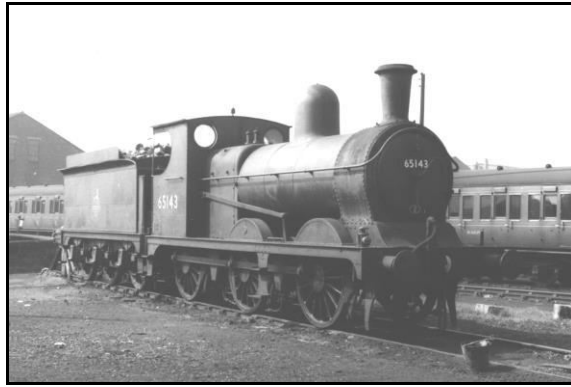

**January
2017**

BR class J10 no.65143 at Chester Northgate

www.gcrsociety.co.uk

1	Sunday			
2	Monday			
3	Tuesday			
4	Wednesday			
5	Thursday			
6	Friday			
7	Saturday			
8	Sunday			
9	Monday			
10	Tuesday			
11	Wednesday			
12	Thursday			
13	Friday			
14	Saturday			
15	Sunday			
16	Monday			
17	Tuesday			
18	Wednesday			
19	Thursday			
20	Friday			
21	Saturday			
22	Sunday			
23	Monday			
24	Tuesday			
25	Wednesday			
26	Thursday			
27	Friday			
28	Saturday			
29	Sunday			
30	Monday			
31	Tuesday