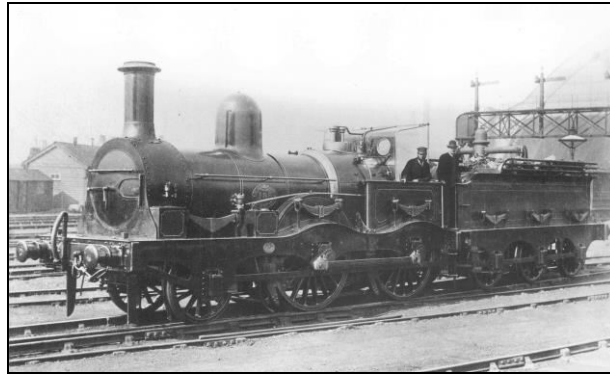

**January  
2018**

**MS&L class 24 2-4-0 no.183  
at Manchester Central.**

[www.gcrsociety.co.uk](http://www.gcrsociety.co.uk)

1	Monday			
2	Tuesday			
3	Wednesday			
4	Thursday			
5	Friday			
6	Saturday			
7	Sunday			
8	Monday			
9	Tuesday			
10	Wednesday			
11	Thursday			
12	Friday			
13	Saturday			
14	Sunday			
15	Monday			
16	Tuesday			
17	Wednesday			
18	Thursday			
19	Friday			
20	Saturday			
21	Sunday			
22	Monday			
23	Tuesday			
24	Wednesday			
25	Thursday			
26	Friday			
27	Saturday			
28	Sunday			
29	Monday			
30	Tuesday			
31	Wednesday			

**February  
2018**

**LNER class D10 4-4-0 no.5437 Prince George  
on Charwelton troughs.**

[www.gcrsociety.co.uk](http://www.gcrsociety.co.uk)

1	Thursday			
2	Friday			
3	Saturday			
4	Sunday			
5	Monday			
6	Tuesday			
7	Wednesday			
8	Thursday			
9	Friday			
10	Saturday			
11	Sunday			
12	Monday			
13	Tuesday			
14	Wednesday			
15	Thursday			
16	Friday			
17	Saturday			
18	Sunday			
19	Monday			
20	Tuesday			
21	Wednesday			
22	Thursday			
23	Friday			
24	Saturday			
25	Sunday			
26	Monday			
27	Tuesday			
28	Wednesday			