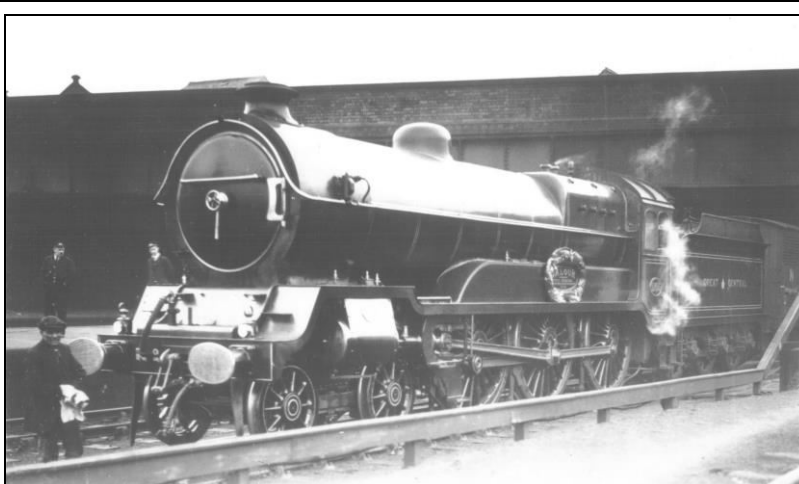

**November
2018**

**GCR class 9P 4-6-0 no.1165 *Valour* at Guide Bridge
on 11th Nov 1923.**

**www.
gcrsociety.co.uk**

1	Thursday			
2	Friday			
3	Saturday			
4	Sunday			
5	Monday			
6	Tuesday			
7	Wednesday			
8	Thursday			
9	Friday			
10	Saturday			
11	Sunday			
12	Monday			
13	Tuesday			
14	Wednesday			
15	Thursday			
16	Friday			
17	Saturday			
18	Sunday			
19	Monday			
20	Tuesday			
21	Wednesday			
22	Thursday			
23	Friday			
24	Saturday			
25	Sunday			
26	Monday			
27	Tuesday			
28	Wednesday			
29	Thursday			
30	Friday