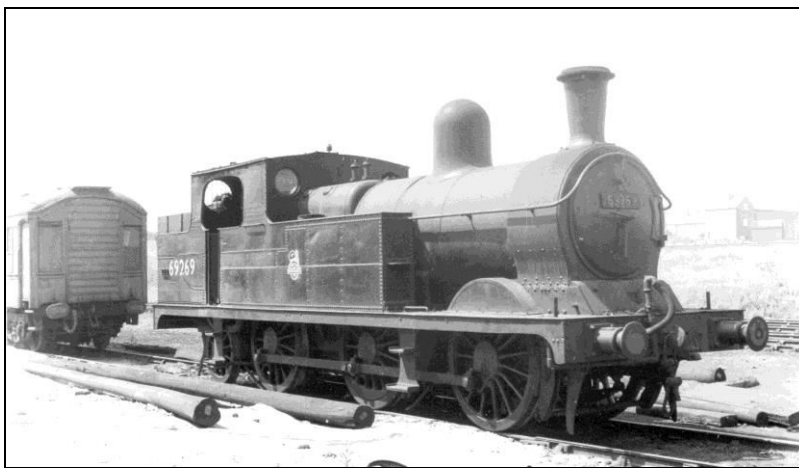

**October
2018**

**www.
gcrsociety.co.uk**

BR class N5 0-6-2T no.69269 at Staveley.

1	Monday			
2	Tuesday			
3	Wednesday			
4	Thursday			
5	Friday			
6	Saturday			
7	Sunday			
8	Monday			
9	Tuesday			
10	Wednesday			
11	Thursday			
12	Friday			
13	Saturday			
14	Sunday			
15	Monday			
16	Tuesday			
17	Wednesday			
18	Thursday			
19	Friday			
20	Saturday			
21	Sunday			
22	Monday			
23	Tuesday			
24	Wednesday			
25	Thursday			
26	Friday			
27	Saturday			
28	Sunday			
29	Monday			
30	Tuesday			
31	Wednesday