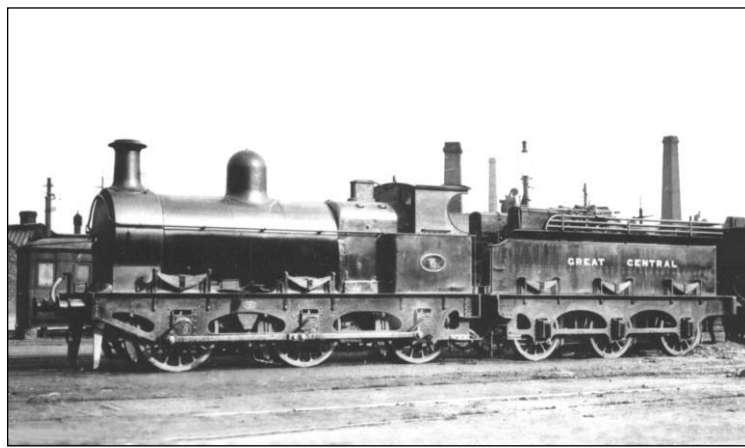

**July
2019**

GCR class 6C 'Bulldog' 0-6-0 no.6 at Gorton.

**www.
gcrsociety.co.uk**

1	Monday			
2	Tuesday			
3	Wednesday			
4	Thursday			
5	Friday			
6	Saturday			
7	Sunday			
8	Monday			
9	Tuesday			
10	Wednesday			
11	Thursday			
12	Friday			
13	Saturday			
14	Sunday			
15	Monday			
16	Tuesday			
17	Wednesday			
18	Thursday			
19	Friday			
20	Saturday			
21	Sunday			
22	Monday			
23	Tuesday			
24	Wednesday			
25	Thursday			
26	Friday			
27	Saturday			
28	Sunday			
29	Monday			
30	Tuesday			
31	Wednesday