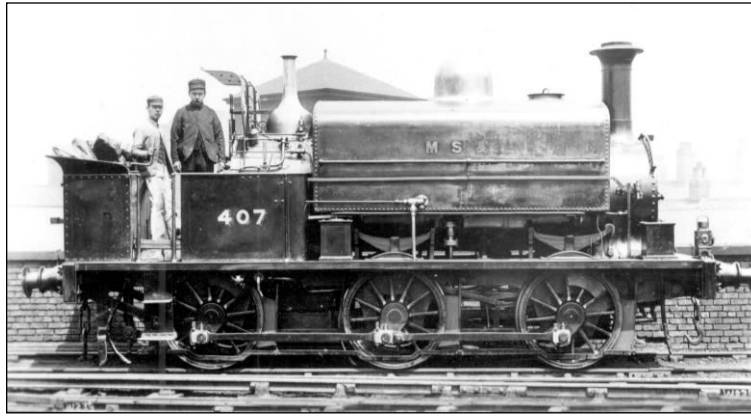

**October
2019**

**MS&LR class 4 0-6-0ST no.407.
Ex Logan & Hemingway no.5 Ajax.**

**www.
gcrsociety.co.uk**

1	Tuesday			
2	Wednesday			
3	Thursday			
4	Friday			
5	Saturday			
6	Sunday			
7	Monday			
8	Tuesday			
9	Wednesday			
10	Thursday			
11	Friday			
12	Saturday			
13	Sunday			
14	Monday			
15	Tuesday			
16	Wednesday			
17	Thursday			
18	Friday			
19	Saturday			
20	Sunday			
21	Monday			
22	Tuesday			
23	Wednesday			
24	Thursday			
25	Friday			
26	Saturday			
27	Sunday			
28	Monday			
29	Tuesday			
30	Wednesday			
31	Thursday