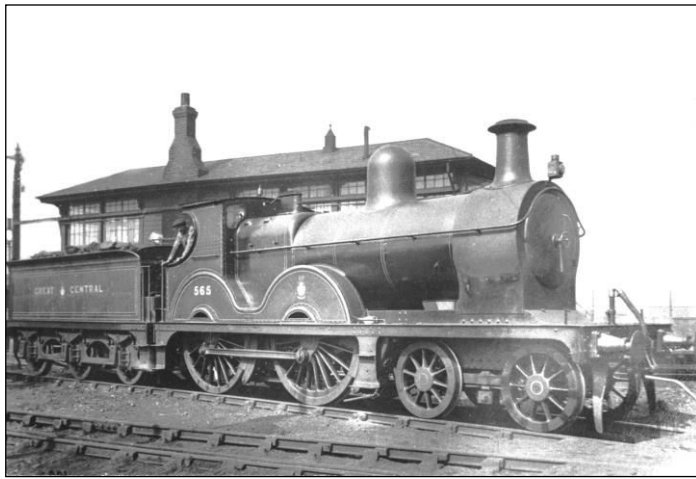

**February
2019**

GCR class 2 4-4-0 no.565 at Manchester Central.

www.gcrsociety.co.uk

1	Friday			
2	Saturday			
3	Sunday			
4	Monday			
5	Tuesday			
6	Wednesday			
7	Thursday			
8	Friday			
9	Saturday			
10	Sunday			
11	Monday			
12	Tuesday			
13	Wednesday			
14	Thursday			
15	Friday			
16	Saturday			
17	Sunday			
18	Monday			
19	Tuesday			
20	Wednesday			
21	Thursday			
22	Friday			
23	Saturday			
24	Sunday			
25	Monday			
26	Tuesday			
27	Wednesday			
28	Thursday