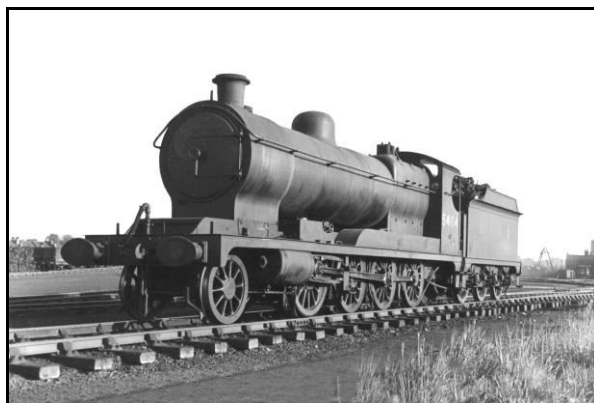

**December
2020**

LNER class 04/1 2-8-0 no.5404

**www.
gcrsociety.co.uk**

1	Tuesday			
2	Wednesday			
3	Thursday			
4	Friday			
5	Saturday			
6	Sunday			
7	Monday			
8	Tuesday			
9	Wednesday			
10	Thursday			
11	Friday			
12	Saturday			
13	Sunday			
14	Monday			
15	Tuesday			
16	Wednesday			
17	Thursday			
18	Friday			
19	Saturday			
20	Sunday			
21	Monday			
22	Tuesday			
23	Wednesday			
24	Thursday			
25	Friday	Christmas		
26	Saturday			
27	Sunday			
28	Monday			
29	Tuesday			
30	Wednesday			
31	Thursday