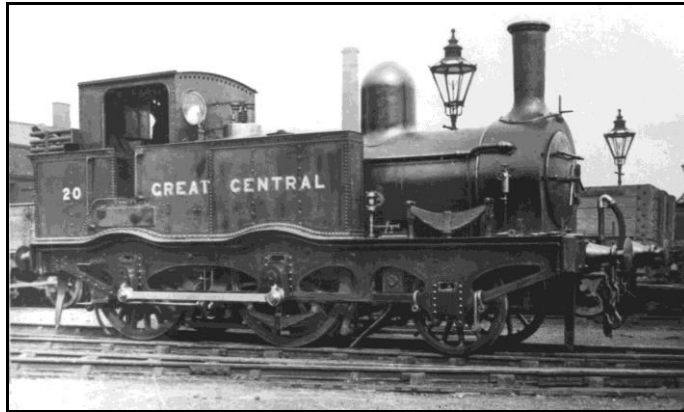

**August
2020**

GCR class 1A 2-4-0T no.20

**www.
gcrsociety.co.uk**

1	Saturday		
2	Sunday		
3	Monday		
4	Tuesday		
5	Wednesday		
6	Thursday		
7	Friday		
8	Saturday		
9	Sunday		
10	Monday		
11	Tuesday		
12	Wednesday		
13	Thursday		
14	Friday		
15	Saturday		
16	Sunday		
17	Monday		
18	Tuesday		
19	Wednesday		
20	Thursday		
21	Friday		
22	Saturday		
23	Sunday		
24	Monday		
25	Tuesday		
26	Wednesday		
27	Thursday		
28	Friday		
29	Saturday		
30	Sunday		
31	Monday