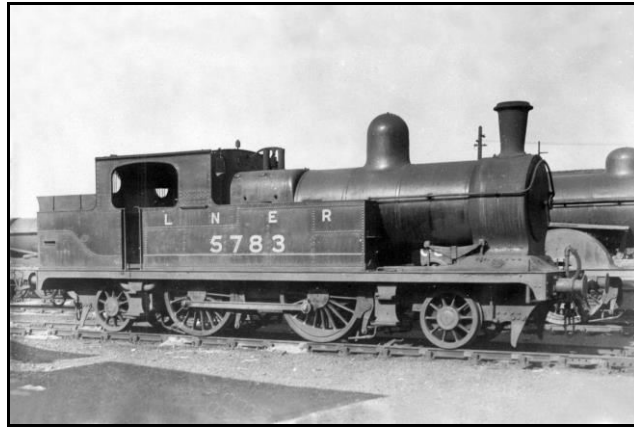

**February
2020**

LNER class F2 2-4-2T no.5783

www.gcrsociety.co.uk

1	Saturday			
2	Sunday			
3	Monday			
4	Tuesday			
5	Wednesday			
6	Thursday			
7	Friday			
8	Saturday			
9	Sunday			
10	Monday			
11	Tuesday			
12	Wednesday			
13	Thursday			
14	Friday			
15	Saturday			
16	Sunday			
17	Monday			
18	Tuesday			
19	Wednesday			
20	Thursday			
21	Friday			
22	Saturday			
23	Sunday			
24	Monday			
25	Tuesday			
26	Wednesday			
27	Thursday			
28	Friday			
29	Saturday			