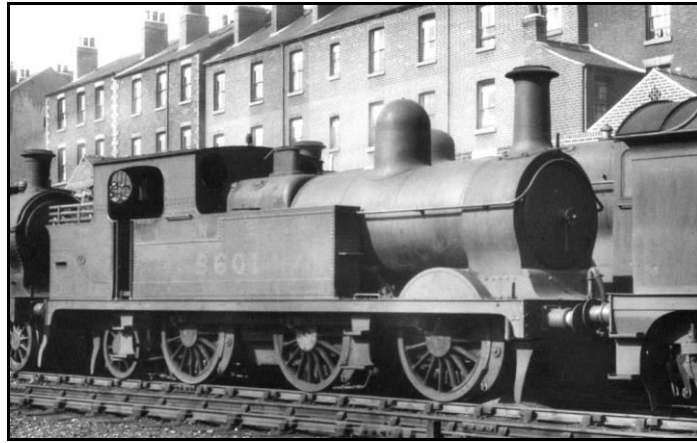

**September
2021**

LNER class N4 0-6-2T no.5601

**www.
gcrsociety.co.uk**

1	Wednesday			
2	Thursday			
3	Friday			
4	Saturday			
5	Sunday			
6	Monday			
7	Tuesday			
8	Wednesday			
9	Thursday			
10	Friday			
11	Saturday			
12	Sunday			
13	Monday			
14	Tuesday			
15	Wednesday			
16	Thursday			
17	Friday			
18	Saturday			
19	Sunday			
20	Monday			
21	Tuesday			
22	Wednesday			
23	Thursday			
24	Friday			
25	Saturday			
26	Sunday			
27	Monday			
28	Tuesday			
29	Wednesday			
30	Thursday			