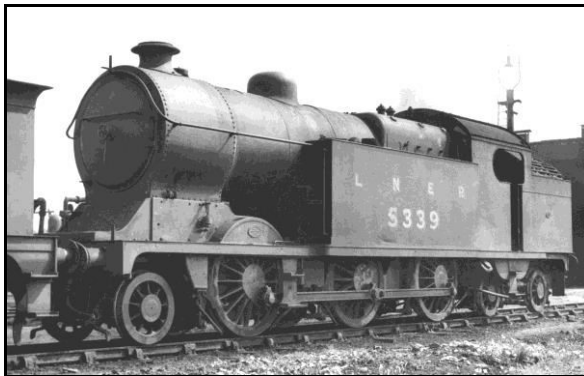

**July
2023**

LNER L1 5339 at Neasden

**www.
gcrsociety.co.uk**

1	Saturday			
2	Sunday			
3	Monday			
4	Tuesday			
5	Wednesday			
6	Thursday			
7	Friday			
8	Saturday			
9	Sunday			
10	Monday			
11	Tuesday			
12	Wednesday			
13	Thursday			
14	Friday			
15	Saturday			
16	Sunday			
17	Monday			
18	Tuesday			
19	Wednesday			
20	Thursday			
21	Friday			
22	Saturday			
23	Sunday			
24	Monday			
25	Tuesday			
26	Wednesday			
27	Thursday			
28	Friday			
29	Saturday			
30	Sunday			
31	Monday