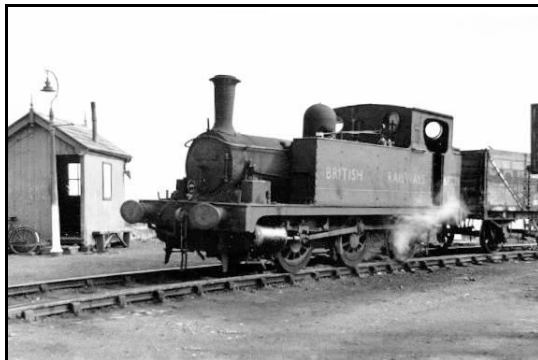

**March
2023**

**BR class J63 0-6-0T no.68209
at Connah's Quay**

www.gcrsociety.co.uk

1	Wednesday			
2	Thursday			
3	Friday			
4	Saturday			
5	Sunday			
6	Monday			
7	Tuesday			
8	Wednesday			
9	Thursday			
10	Friday			
11	Saturday			
12	Sunday			
13	Monday			
14	Tuesday			
15	Wednesday			
16	Thursday			
17	Friday			
18	Saturday			
19	Sunday			
20	Monday			
21	Tuesday			
22	Wednesday			
23	Thursday			
24	Friday			
25	Saturday			
26	Sunday			
27	Monday			
28	Tuesday			
29	Wednesday			
30	Thursday			
31	Friday