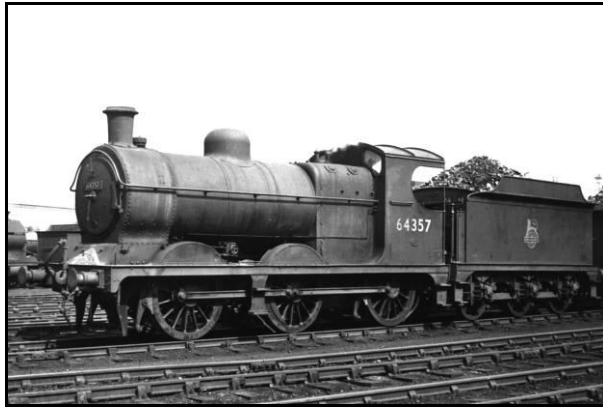

**December
2024**

BR clas J11/1 0-6-0 no.64357

**www.
gcrsociety.co.uk**

1	Sunday		
2	Monday		
3	Tuesday		
4	Wednesday		
5	Thursday		
6	Friday		
7	Saturday		
8	Sunday		
9	Monday		
10	Tuesday		
11	Wednesday		
12	Thursday		
13	Friday		
14	Saturday		
15	Sunday		
16	Monday		
17	Tuesday		
18	Wednesday		
19	Thursday		
20	Friday		
21	Saturday		
22	Sunday		
23	Monday		
24	Tuesday		
25	Wednesday	Christmas	
26	Thursday		
27	Friday		
28	Saturday		
29	Sunday		
30	Monday		
31	Tuesday